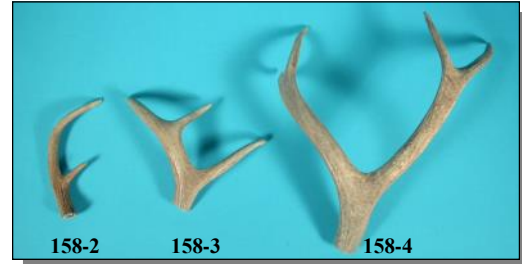

5280-1 Deer Antler

DEER ANTLER POINTS

These are single antler sides that have been sawn off the skull plate. The white tail deer antler are from Ohio. The mule deer antler are from Oregon. (White Tail Deer: *Odocoileus virginianus, wild*; Mule Deer: *Odocoileus hemionus, wild*).

Product of the USA

Code	Description	Price
158-2M	Mule Deer Antler:2-Point	\$ 8.93
158-3M	Mule Deer Antler:3-Point	\$17.85
158-4M	Mule Deer Antler:4-Point	\$37.18

Code	Description	Price
158-2	Deer Antler:2-Point	\$10.19
158-3	Deer Antler:3-Point	\$15.63
158-4	Deer Antler:4-Point	\$20.46

ANTLER PIECES FOR PENS

These specially selected antler pieces are 2½" long and ⅝" to ¾" in diameter and are ideal for turning on a lathe to make pen bodies. They are an assortment of white tail deer, mule deer, and elk antler. (White Tail Deer: *Odocoileus virginianus*; Mule Deer: *Odocoileus hemionus*; Elk: *Cervus elaphus*).

MOOSE ANTLER CROWNS

1042-xxx

The small Moose Antler Crowns are ~2" in diameter, the medium are 3" to 4", and the large are 4" to 5". They are unpolished and 1" to 1 1/2" thick. They are from drops or sheds. (*Alces alces, wild*).