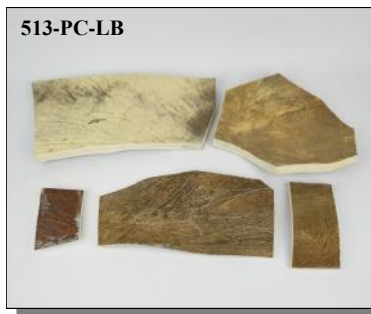

MOOSE ANTLER PALMS

513-PC-LB