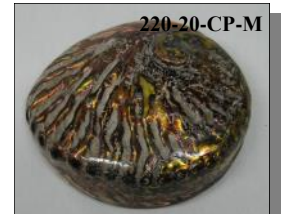

220-20-XL

220-20-CP-M