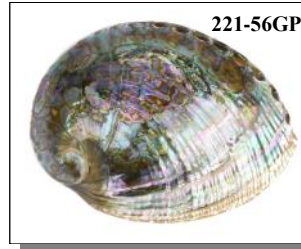

POLISHED MEXICAN GREEN ABALONE SHELLS

The polished Green Mexican Abalone Shells have been polished thoroughly on the outside and have a beautiful iridescent sheen. We can polish about 1,000 shells per month. Please call for quotes on large quantities. The best price is for case packs of 60 shells each. The shells are measured lengthwise.

These shells are a by-product of the food industry. The abalone were not killed just for their shells. (*Haliotis*

Product of Mexico

Code	Description	1-23	24-99	100+
221-56GP	Mexican Abalone:Green:5"-6"	$12.67	$11.41	$10.14

These Mexican red and green abalone shells have been cleaned, bleached, and treated in muriatic acid and/or dipped in a light coating of resin. The outside of the shell is clean, but still rough. They are not recommended for use in food consumption.