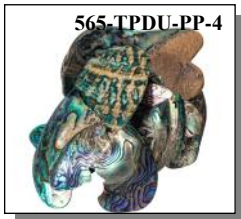

Code	Description	Approx. Size	Price per 1/4-lb. bag
565-TPSXF-4	Paua Pieces:Satin:Extra Fine	2-5 mm, 0.08"-0.2"	$31.20
565-TPSF-4	Paua Pieces:Satin:Fine	5-15 mm, 0.2"-0.6"	$25.54
565-TPSS-4	Paua Pieces:Satin:Small	15-25 mm, 0.6"-1"	$25.54
565-TPSM-4	Paua Pieces:Satin:Medium	25-40 mm, 1"-1.6"	$25.54
565-TPSXL-4	Paua Pieces:Satin:Extra Large	60+ mm, 2.4"+	$25.54
565-TPDU-SK-4	Paua Pieces:Satin:Spikes	1"-4"	$35.83
565-TPDU-PP-4	Paua Pieces:Satin:Premium	2"-4"	$40.06