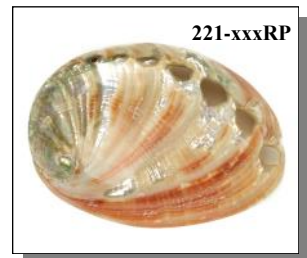

Code	Description	1-23	24-99	100+
221-23RP	Abalone:Red:2"-3" Polished	$ 5.21	$ 4.70	$ 4.17
221-34RP	Abalone:Red:3"-4" Polished	$ 6.22	$ 5.50	$ 4.90
221-56RP	Abalone:Red:5"-6" Polished	$23.79	n/a	n/a