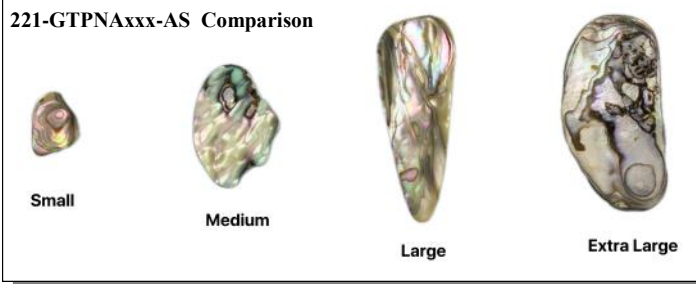

221-GTPNAXxx-AS Comparison