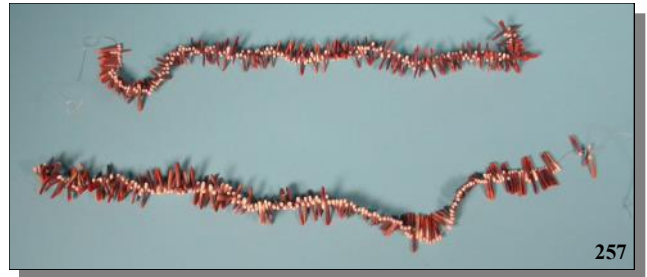

## SEA URCHIN STICKS

The sea urchin sticks are strung on nylon cord and measure approximately 15½" long. Each individual piece ranges from 0.4" to 1.2". They are often strung to make necklaces. (*Hetocyntroutus monlatus, wild*).