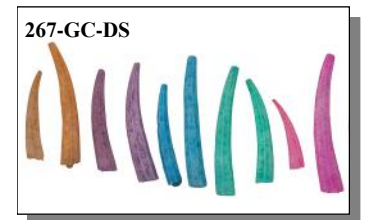

267-GC-DS

Code	Description	1-23	24+
267-GC-DS	Dyed Dentalium Octagulum:~0.5"-1.0" (100 g)	$9.47	$7.57

Code	Description	Price per kilogram
267-KG-DS	Dyed Dentalium Octagulum:~0.5"-1.0"	$54.16