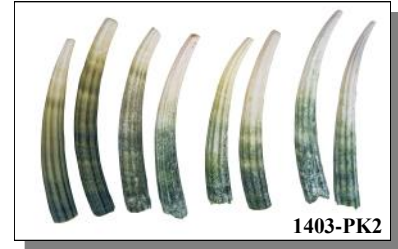

1403-PK2

Code	Description	1-11	12+
1403-PK2	Dentalium elephantinum (2-pack)	$33.16	$26.53