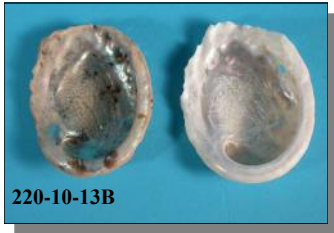

# 5270-1 African Abalone Shells

## CLEANED & EDGED AFRICAN ABALONE SHELLS

220-10-13B

The cleaned and edged African Abalone Shells have been cleaned and polished on the inside. A diamond-tip grinder has been used to remove the rough edges. The outside is clean, but rough. We like these better than the Mexican abalone shells and believe that you will too. They are measured lengthwise.