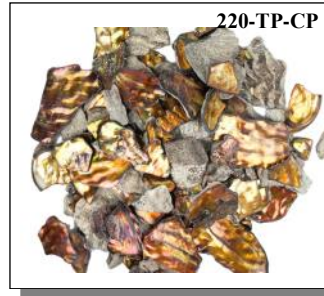

If you plan to drill the abalone shell pieces, we have been told to drill the pieces in water with a drill press to avoid creating dust. It is not safe to breathe the fine dust created by drilling or sanding abalone. Be careful not to electrocute yourself!

Code	Description of Assorted Sizes	1-5 kg	6-23 kg	24+ kg
220-TP-NA	Natural	$24.09	$21.67	$19.27
220-TP-BW	Bleached White	$31.73	$28.56	$25.39
220-TP-CR	Creamy White	$28.48	$25.64	$22.77
220-TP-BL	Blue	$28.48	$25.64	$22.77
220-TP-CP	Copper	$52.56	$47.31	$42.04
220-TP-GR	Green	$28.48	$25.64	$22.77
220-TP-RD	Red	$28.48	$25.64	$22.77
220-TP-TQ	Turquoise	$28.48	$25.64	$22.77
220-TP-YL	Yellow	$28.48	$25.64	$22.77

1 KG = 2.2 pounds   1 pound = 0.45 KG

Code	Description of Assorted Sizes	1-11	12-49	50+
220-TP-NAC	Natural (100g)	$8.31	$7.49	$6.65