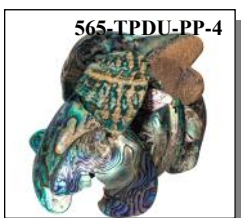

Code	Description	Approx. Size	Price per 1/4-lb. bag
565-TPSXF-4	Paua Pieces:Satin:Extra Fine	2-5 mm, 0.08"-0.2"	$31.20
565-TPSF-4	Paua Pieces:Satin:Fine	5-15 mm, 0.2"-0.6"	$25.54
565-TPSS-4	Paua Pieces:Satin:Small	15-25 mm, 0.6"-1"	$25.54
565-TPSM-4	Paua Pieces:Satin:Medium	25-40 mm, 1"-1.6"	$25.54
565-TPSXL-4	Paua Pieces:Satin:Extra Large	60+ mm, 2.4"+	$25.54
565-TPDU-SK-4	Paua Pieces:Satin:Spikes	1"-4"	$35.83
565-TPDU-PP-4	Paua Pieces:Satin:Premium	2"-4"	$40.06