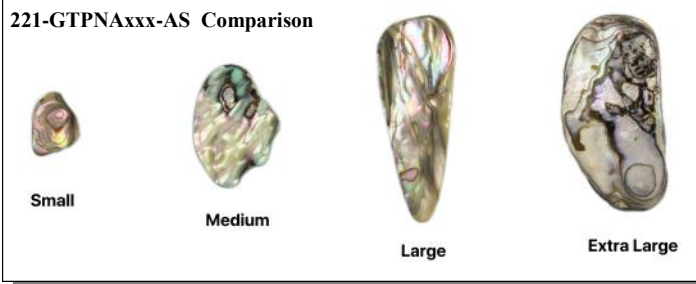

5270-10 Shell Pieces

BROKEN QUAHOG SHELLS

The broken quahog shells are sorted into slightly chipped and small pieces. They are sold by the pound. The shells have been shucked and cleaned in cold water.

There are approximately 5 to 7 chipped shells per pound. There are approximately 15 to 20 small pieces per pound. The quantity per pound will vary. (*Mercenaria mercenaria*, wild).

Product of the USA

1080-B1 one pound

1080-B3 one pound

Code	Description	1-11	12+
1080-B1	Quahog Shells:Chipped (lb.)	\$7.43	\$6.71
1080-B3	Quahog Shell Pieces:Small (lb.)	\$7.43	\$6.71

These tumbled Mexican abalone shell pieces come in ½ lb bags (250 grams). They are great for use in aquariums, terrariums, gardens, floral decorations, and of course, jewelry. These are natural items, so please expect some variation between each piece. (*Haliotis fulgens*, wild).

Product of Mexico,
Tumbled in South Africa

221-GTPNxxxx-AS Comparison

Code	Description	Price per ½ lb.
221-GTPNAS-AS	Mexican Green Abalone Pieces:Small	\$35.07
221-GTPNAM-AS	Mexican Green Abalone Pieces:Medium	\$42.03
221-GTPNAL-AS	Mexican Green Abalone Pieces:Large	\$42.03
221-GTPNAXL-AS	Mexican Green Abalone Pieces:X-Large	\$42.03