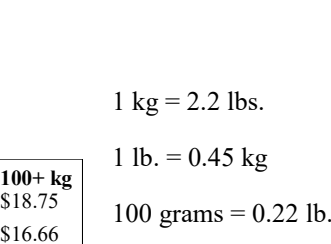

Code	Description	1-11 lb	12-99 lb	100+ lb
220-TP-0204-CP100G	2-4mm:Copper	$36.54	$28.11	$22.48
220-TP-0406-CP100G	4-6mm:Copper	$36.54	$28.11	$22.48
220-TP-0612-CP100G	6-12mm:Copper	$35.18	$27.07	$21.92
220-TP-1219-CP100G	12-19mm:Copper	$35.18	$27.07	$21.92
220-TP-19UP-CP100G	19mm+:Copper	$35.18	$27.07	$21.92
220-TP-0204-CP100G	2-4mm:Copper	$ 9.23	$ 7.10	$ 5.68
220-TP-0406-CP100G	4-6mm:Copper	$ 9.23	$ 7.10	$ 5.68
220-TP-0612-CP100G	6-12mm:Copper	$ 8.89	$ 6.84	$ 5.47
220-TP-1219-CP100G	12-19mm:Copper	$ 8.89	$ 6.84	$ 5.47
220-TP-19UP-CP100G	19mm+:Copper	$ 8.89	$ 6.84	$ 5.47