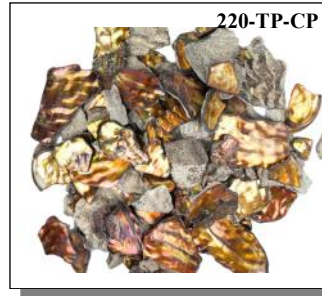

If you plan to drill the abalone shell pieces, we have been told to drill the pieces in water with a drill press to avoid creating dust. It is not safe to breathe the fine dust created by drilling or sanding abalone. Be careful not to electrocute yourself!

Code	Description of Assorted Sizes	1-5 kg	6-23 kg	24+ kg
220-TP-NA	Natural	$24.09	$21.67	$19.27
220-TP-BW	Bleached White	$31.73	$28.56	$25.39
220-TP-CR	Creamy White	$28.48	$25.64	$22.77
220-TP-BL	Blue	$28.48	$25.64	$22.77
220-TP-CP	Copper	$52.56	$47.31	$42.04
220-TP-GR	Green	$28.48	$25.64	$22.77
220-TP-RD	Red	$28.48	$25.64	$22.77
220-TP-TQ	Turquoise	$28.48	$25.64	$22.77
220-TP-YL	Yellow	$28.48	$25.64	$22.77

1 KG = 2.2 pounds   1 pound = 0.45 KG

Code	Description of Assorted Sizes	1-11	12-49	50+
220-TP-NAC	Natural (100g)	$8.31	$7.49	$6.65