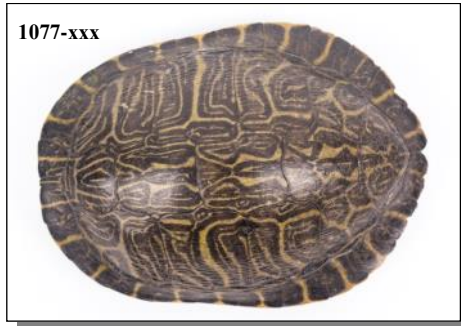

RED EAR HATCHLING TURTLE SHELLS

We get a limited number of red ear hatchling shells. They measure 3/4" to 1 1/4" in length. Not for sale in Indiana. (*Trachemys s. elegans, ranch*).

Limited availability.

Product of the USA

227-0101

Product of the USA

We are frequently asked where the turtle shells come from and how they are obtained. Our hatchling shells come from turtle farms. The other turtle shells come from either ranch or wild turtles. Most of the smaller shells, from hatchling up to 6" to 7" long, come from turtle farms where the turtles have died from natural causes at the farm. The farm saves them for the woman who cleans them for us and then we sell them. Most of the larger turtle shells come from turtles that are typically trapped in the wild with their meat sold as a delicacy. The turtles were not killed just for their shells. The ranch turtle shells are very clean compared to the wild turtle shells. We will send an assortment of shells unless you specify you want only ranch or wild shells.

Code	Description	1-11	12+
227-0101	Red Ear Hatchling Turtle Shell	\$15.98	\$12.67

RIVER COOTER TURTLE SHELLS

1077-xxx

We get limited numbers of River Cooter turtle shells. Please note that we probably will not have all sizes in stock, so please call or write for availability. (*Pseudemys concinna, ranch or wild*).