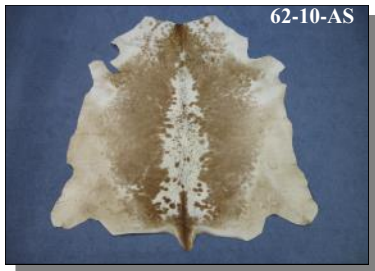

CALF SKINS

The Calf Skins are about 4 to 7 square feet and come in a variety of colors. They range in size from 24" to 40" long and 24" to 30" wide. Calf skins have longer hair and are often bigger than calf slink skins shown in this catalog. (*Bos taurus, ranch*).

Product of Peru

Code	Description	Price
62-00-AS	Calf Skin	$ 70.67
62-00-BK-AS	Calf Skin:Long Hair:Dyed Black	$ 74.38
62-10-AS	Jumbo Calf Skin:Fine Hair (rare)	$260.29