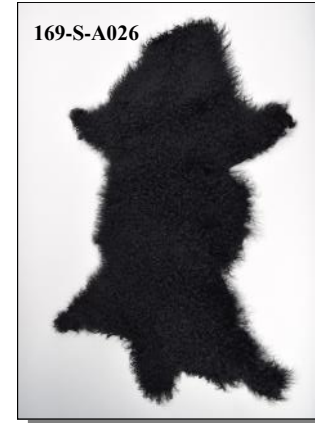

5040-3 Tibet Lamb

SHORT-HAIR TIBET LAMB WHOLE SKINS

The Short-Hair Tibet Lamb Skins are individual full skins, not plates that have been sewn together. These are all first quality. The hair length is approximately 1½” to 2” long on the short-hair skins, but can also go up to 4” long on some skins. The short-hair skins range in length from 18” to 26” long and 10” to 14” wide. (*Ovis aries*).

Product of China

Code	Description	Price
169-S-A050	Short-Hair Tibet Lamb Skin:Natural White	$120.00
169-S-A003	Short-Hair Tibet Lamb Skin:Burgundy	$127.78
169-S-A021	Short-Hair Tibet Lamb Skin:Dark Auburn	$127.78
169-S-A026	Short-Hair Tibet Lamb Skin:Black	$127.78
169-S-A060	Short-Hair Tibet Lamb Skin:Blonde	$127.78
169-S-A068	Short-Hair Tibet Lamb Skin:Tan/Brown	$127.78
169-S-A080	Short-Hair Tibet Lamb Skin:Chocolate Brown	$174.74
169-S-A082	Short-Hair Tibet Lamb Skin:Pale Rust	$128.48
169-S-P165803	Short-Hair Tibet Lamb Skin:Flint Gray	$128.48

This space is intentionally blank.