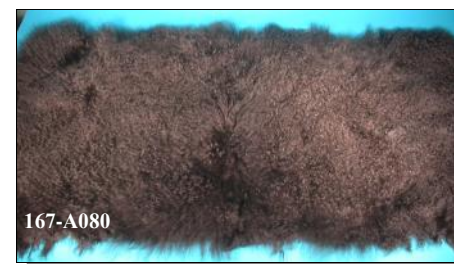

167-A001

167-A080