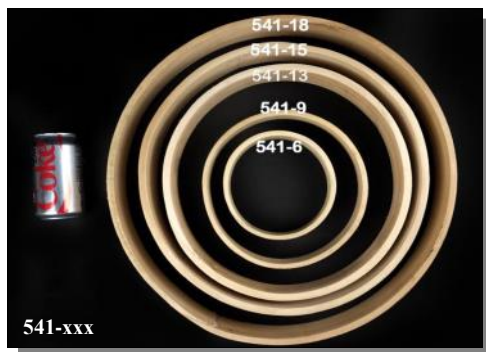

3100-1 Drum Frames

TOM TOM FRAMES

Made in Pakistan

These 1/4" thick wooden tom tom frames are made from a wood similar to cedar. You can make your own tom toms using these frames and the Cow Rawhide Drum Covers shown in this catalog.