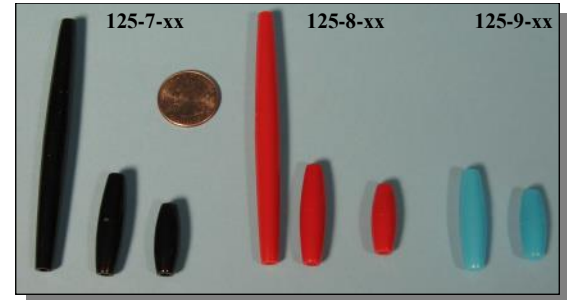

Code	Description	per 100	per 1000
125-6-0.5	White Plastic Hairpipe:0.5"	$ 4.00	$ 20.00
125-6-1.0	White Plastic Hairpipe:1.0"	$ 8.00	$ 30.00
125-6-1.5	White Plastic Hairpipe:1.5"	$13.00	$ 60.00
125-6-2.0	White Plastic Hairpipe:2.0"	$18.00	$ 90.00
125-6-3.0	White Plastic Hairpipe:3.0"	$35.00	$180.00
125-6-4.0	White Plastic Hairpipe:4.0"	$46.00	$240.00
125-7-1.0	Black Plastic Hairpipe:1.0"	$ 5.00	$ 40.00
125-7-1.5	Black Plastic Hairpipe:1.5"	$ 8.00	$ 60.00
125-7-4.0	Black Plastic Hairpipe:4.0"	$26.00	$230.00
125-8-1.0	Red Plastic Hairpipe:1.0"	$ 5.00	$ 40.00
125-8-1.5	Red Plastic Hairpipe:1.5"	$ 8.00	$ 60.00
125-9-1.0	Turquoise Plastic Hairpipe:1.0"	$ 5.00	$ 40.00
125-9-1.5	Turquoise Plastic Hairpipe:1.5"	$ 8.00	$ 60.00

This space is intentionally blank.