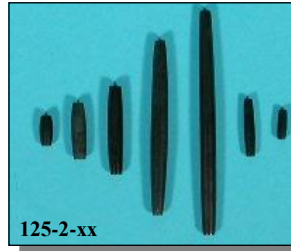

3060-8 Horn, Shell, Stone & Antler Beads

BLACK HORN HAIRPIPE

Regular vs. Ultra Thin

We offer black horn hairpipe in regular and ultra thin. (*Bubalus bubalis, ranch*).

Made in Vietnam or India

125-2-xx

Code	Description	per 100	per 1000
125-2-0.5	0.5" Horn Hairpipe	\$ 40.00	\$ 200.00
125-2-1.0	1.0" Horn Hairpipe	\$ 74.00	\$ 380.00
125-2-1.5	1.5" Horn Hairpipe	\$ 39.00	\$ 200.00
125-2-2.0	2.0" Horn Hairpipe	\$ 55.00	\$ 270.00
125-2-3.0	3.0" Horn Hairpipe	\$225.00	\$1,120.00
125-2-4.0	4.0" Horn Hairpipe	\$289.00	\$1,450.00
125-2-0.5-UT	0.5" Ultra Thin Horn Hairpipe	\$ 40.00	\$ 200.00
125-2-1.0-UT	1.0" Ultra Thin Horn Hairpipe	\$ 74.00	\$ 380.00
125-2-1.5-UT	1.5" Ultra Thin Horn Hairpipe	\$135.00	\$ 680.00

PREMIUM-QUALITY HORN TUBES

The Horn Tubes are of the same superior quality as the regular hairpipe. However, unlike the hairpipe, the tubes are not tapered at the ends. The tubes come in two styles: regular (TU) and ultra thin (TT). The diameter of the 1" regular is 1/4". (*Bubalus bubalis, ranch*).