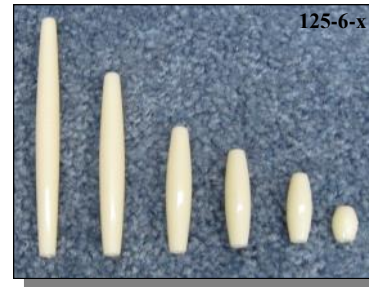

PLASTIC HAIRPIPE

Consistent in length and thickness, this is a good plastic imitation of our regular bone hairpipe.

Made in China