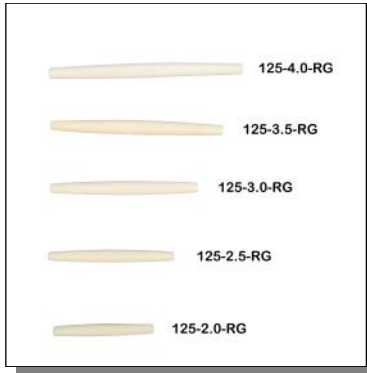

3060-6 Bone Beads

PREMIUM-QUALITY BONE HAIRPIPE

Consistent in length and thickness with very few pieces having edge damage, our line of premium quality hairpipe is ideally suited to craftspeople with discriminating tastes. The **Regular** bone hairpipe have large holes that make this hairpipe very easy to work with. The **Ultra Thin** bone hairpipe is about 60% to 70% the thickness of the regular bone hairpipe. It is ideal for use in making bracelets and chokers with a more delicate look. The thickness of the **Slim** bone hairpipe falls somewhere in between the regular and ultra thin hairpipe. (*Bubalus bubalis, ranch*).

Made in Vietnam or India

Code	Description	per 100	per 1000
125-0.5-RG	0.5" Regular Bone Hairpipe	$14.00	$110.00
125-1.0-RG	1.0" Regular Bone Hairpipe	$18.00	$130.00
125-1.5-RG	1.5" Regular Bone Hairpipe	$34.00	$270.00
125-2.0-RG	2.0" Regular Bone Hairpipe	$52.00	$410.00
125-2.5-RG	2.5" Regular Bone Hairpipe	$80.00	$640.00
125-3.0-RG	3.0" Regular Bone Hairpipe	$84.00	$670.00
125-3.5-RG	3.5" Regular Bone Hairpipe	$99.00	$780.00
125-4.0-RG	4.0" Regular Bone Hairpipe	$105.00	$830.00
125-0.5-SL	0.5" Slim Bone Hairpipe	$15.00	$120.00
125-1.0-SL	1.0" Slim Bone Hairpipe	$23.00	$180.00
125-1.5-SL	1.5" Slim Bone Hairpipe	$35.00	$280.00
125-0.5-UT	0.5" Ultra Thin Bone Hairpipe	$16.00	$ 90.00
125-1.0-UT	1.0" Ultra Thin Bone Hairpipe	$19.00	$150.00
125-1.5-UT	1.5" Ultra Thin Bone Hairpipe	$34.00	$270.00