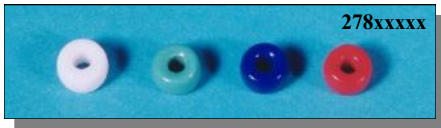

10/0 Seedbeads: There are approximately 12 strands per hank and approximately 4,000 beads. One random hank measures 10" long.

LEGEND

Op. = Opaque
 Trans. = Translucent or Transparent
 S/L = Silver-lined
 AB = Aurora Borealis
 Sq. H. = Square Hole
 Solgel = These are beads that have undergone a special process which allows them to be dry-cleaned and also makes the color more fade-resistant than regular beads.

H65002317s

Many other colors and sizes of beads are available. Please visit our retail website at www.chichesterinc.com for more beads and color charts.

3060-3 Glass Beads

9MM GLASS BEADS

These beads are more round than the 9mm glass crow beads. There are approximately 1,000 beads per kilo (2.2 pounds).

Made in India

Code	Description	Price per kg
302-V21	9mm Glass Beads:Cobalt Blue	\$17.20
302-V17	9mm Glass Beads:White	\$17.20
302-V6	9mm Glass Beads:Red	\$17.20
302-V10	9mm Glass Beads:Black	\$17.20

9MM CZECH GLASS CROW BEADS