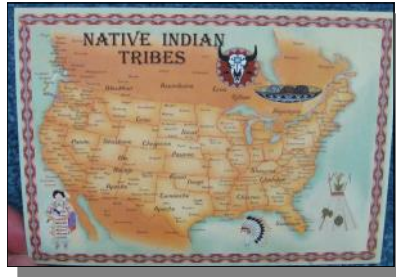

127-10

NATIVE-THEMED POSTCARDS

The Native American Tribe Map postcard shows where each of the Native American tribes across the country were originally located. The Four Directions postcard describes the significance of the number four in the natural world as seen by Native Americans. The postcards measure 4 1/4" by 6". Please see our website for more detail.

Non-Indian Made, Printed in China