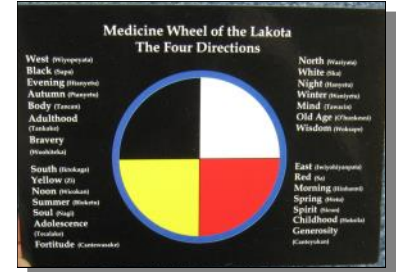

127-11

AMERICAN INDIAN AND ALASKAN NATIVES MAPS

Code	Description	1-23	24-99	100+
127-10	Native American Tribe Map Postcard	$1.57	$1.39	$1.24
127-11	Four Directions Postcard	$1.57	$1.39	$1.24

The data on this map reflect the 2000 U.S. Census. It measures 48" by 36". It is printed on both sides. One side shows the American Indians groups in the lower 48 states and the other side shows the Alaskan Native groups.

Non-Indian Made, Printed in the USA

Code	Description	Price
127-50	American Indian & Alaskan Natives Map	$33.48